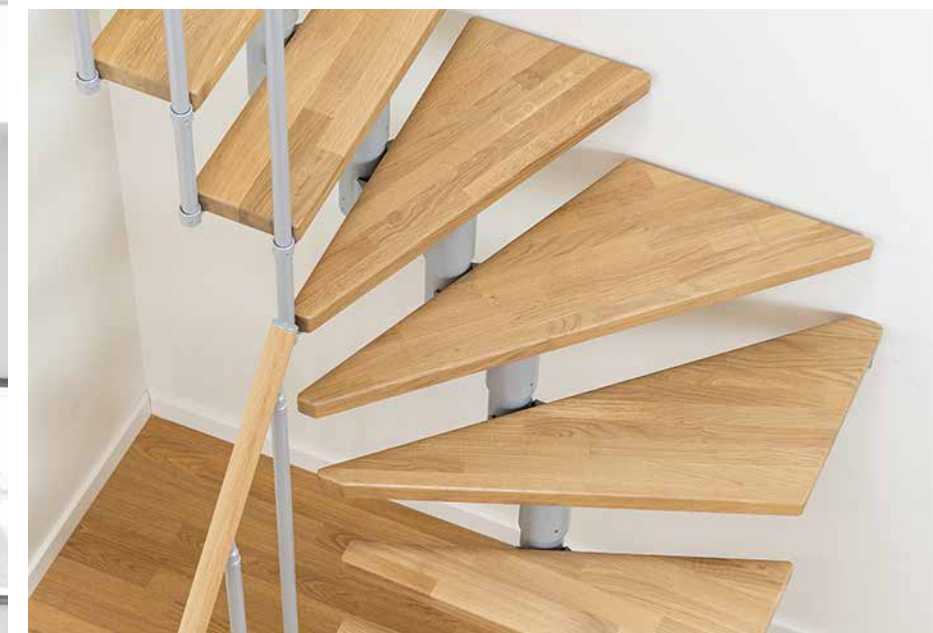

Varnished solid beech or oak treads

MEASUREMENTS

GOING

STAIRCASE
WIDTH

MAX. FLOOR-TO-
FLOOR HEIGHT

NUMBERS OF
TREADS

15.6 cm

65 & 75 cm

360 cm

11-15 treads

BASEL

The ideal choice for you who want a simple and flexible space-saving staircase. This smart paddle stair with curved solid oak or beech treads can be installed as straight flight or turned up to a total of 90°.