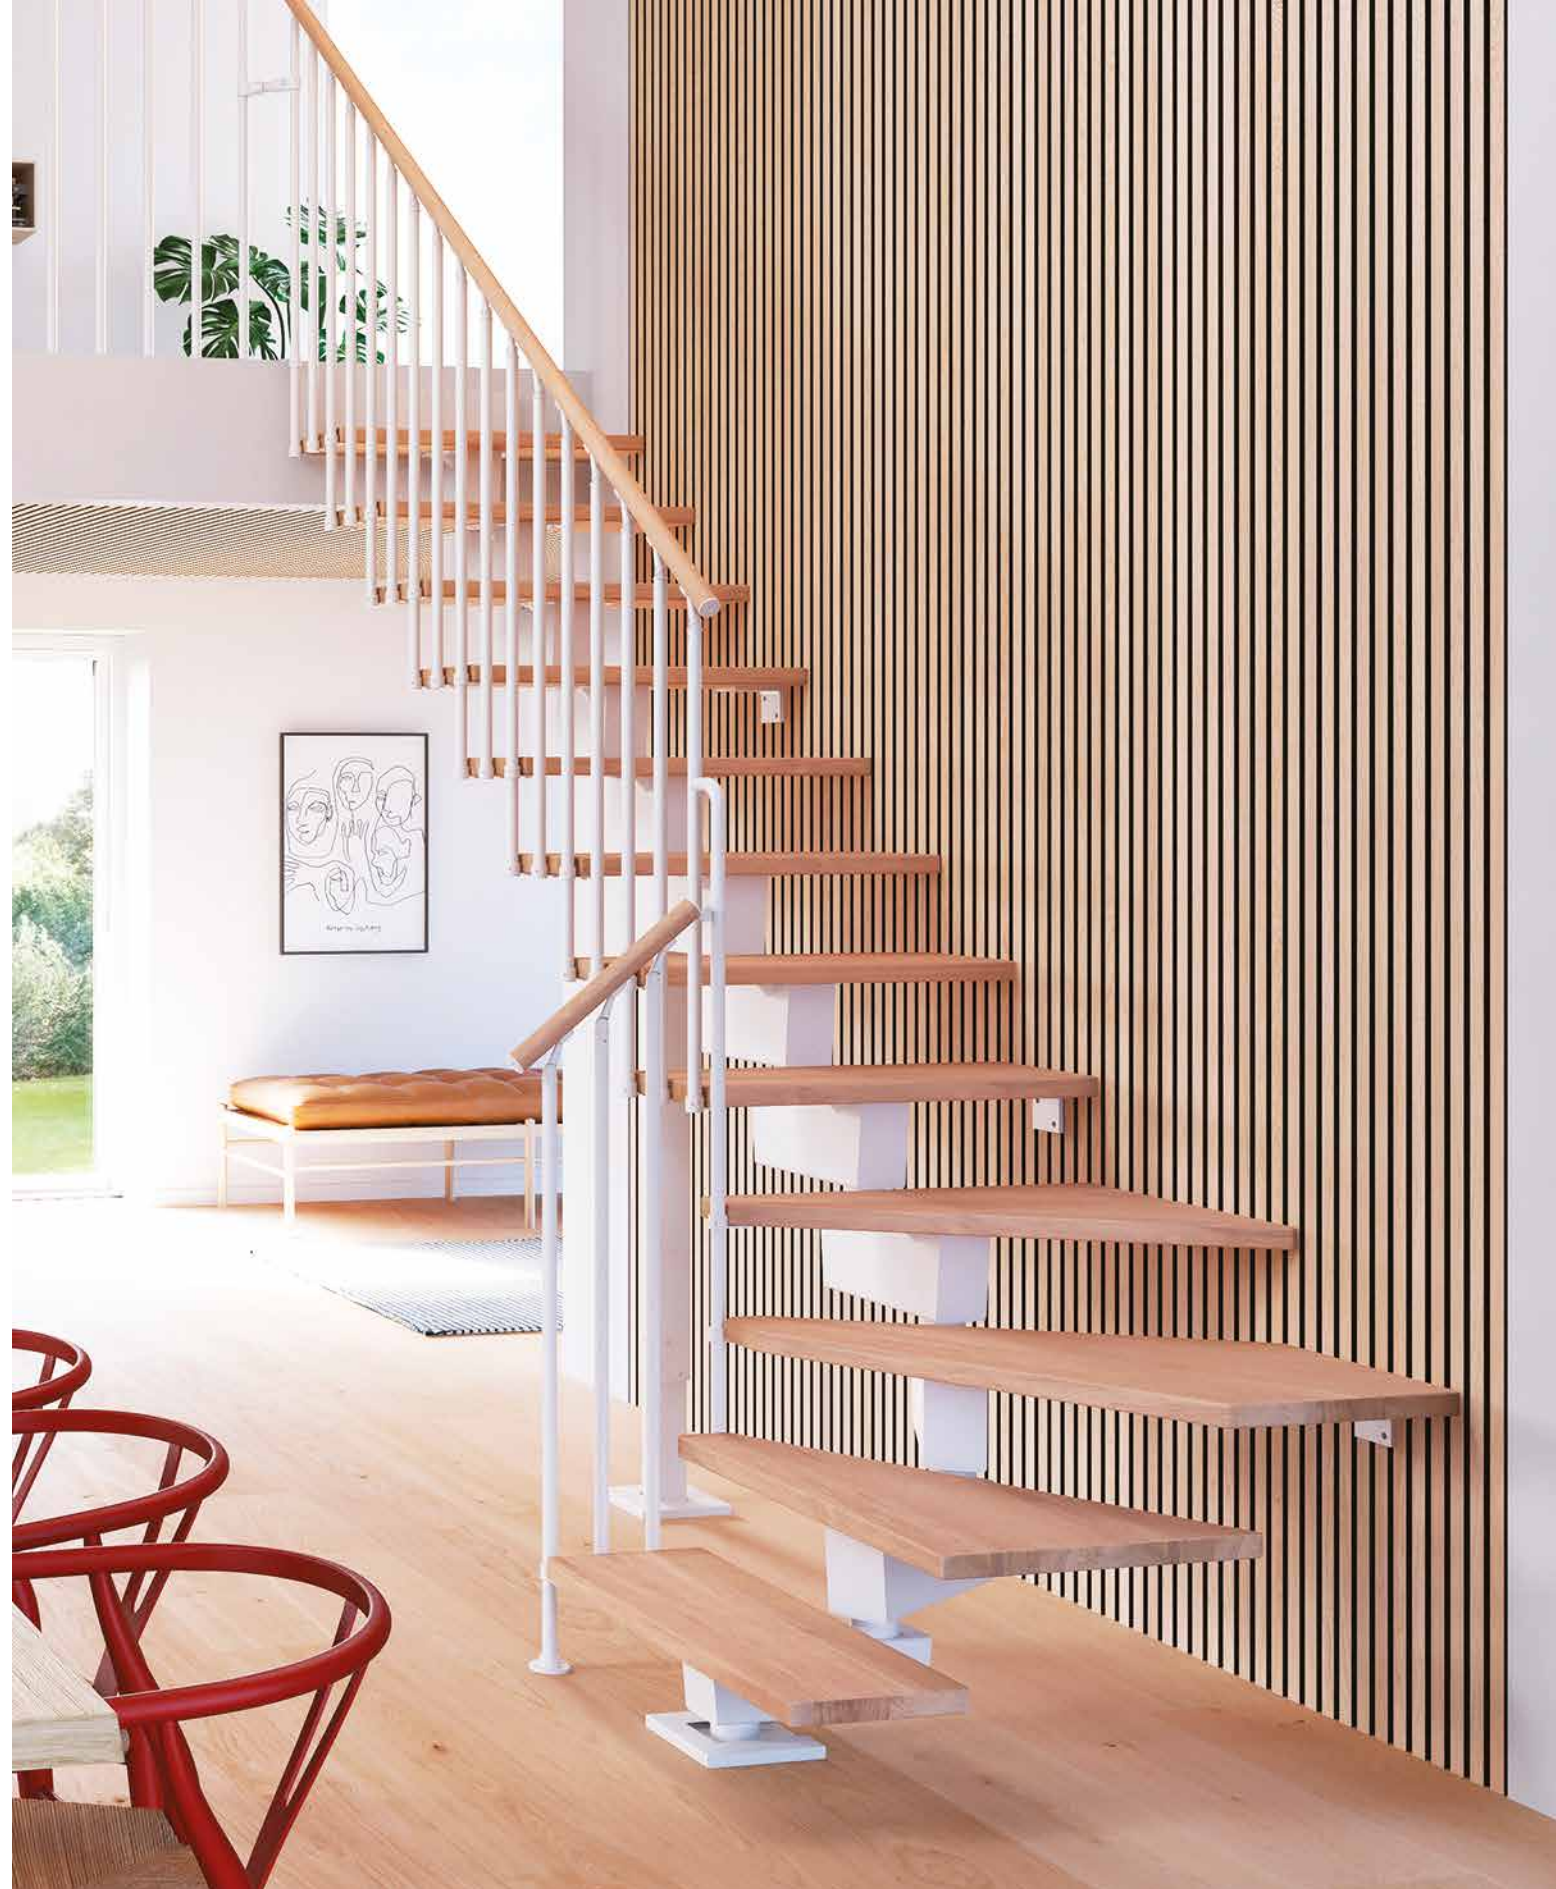

MEASUREMENTS

GOING

22-27 cm

STAIRCASE
WIDTH

80-90 cm

MAX. FLOOR-TO-
FLOOR HEIGHT

357 cm

NUMBERS OF
TREADS

11-16 treads

HAMBURG

When shape, quality and comfort come together in superior design. HAMBURG is an elegant and top-quality stair offering excellent comfort with premium design finish. This staircase has exclusive oiled treads in solid oak and beech.